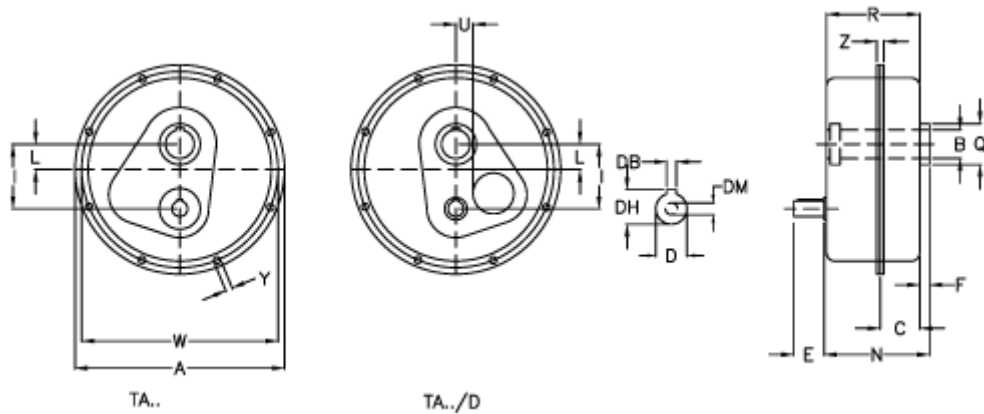

Data Sheet

Article number: 2948050300055

Description: Shaft mount. speed reducer
TA 50.55D i=30 without lubrication

Measures

a	= 434	E = 80	W	= 410
B G7	= 55	F = 15	Weight (kg)	= 58
C	= 66	I = 143	Y	= 11.0
DB	= 10	L = 40	Z	= 24.5
Description	= TA 50.55D	N = 190.0		
DH	= 42.0	Q = 85		
D h6	= 38	R = 182.0		
DM	= M12	U = 46		